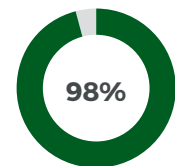

rated the quality of the event highlights and activities as excellent