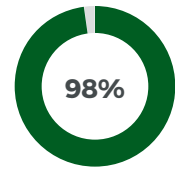

TRADE BUYERS' FEEDBACK

of the visitors rated their participation as excellent