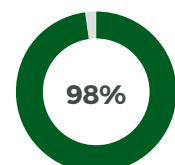

saw adequate amount of publicity

TOP 5 VISITOR'S NATURE OF BUSINESS

- Contractor
- Design Service Provider
- Construction Service Provider
- Interior Design
- Manufacturer

TOP PRODUCT INTEREST

- Interior Furnitures and Fixtures
- Paint and Finishing
- Electronics and Electrical
- Glass and Lighting

TOP 5 VISITORS' JOB NATURE

- Contractor
- Architect
- Engineer
- Corporate Management Officers
- Direct Buyer/End Users

TOP 5 PURPOSE OF VISIT

- To gather new knowledge and information
- To look for companies
- To visit exhibitors and suppliers
- To attend product forums/seminars
- To source new materials and services