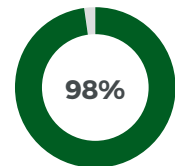

— MR. KENT DELA CALZADA,
CEBU CHAMBER OF COMMERCE AND INDUSTRY

TRADE BUYERS' FEEDBACK

of the visitors rated their participation as excellent

of the visitors rated the overall organization of PHILBEX 2025 as excellent