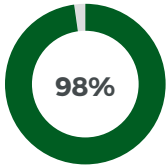

98% of exhibitors rated the overall experience of PHILBEX Cebu 2025 as "Excellent"