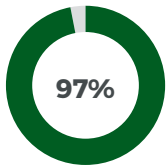

EXHIBITORS' FEEDBACK

97% of Exhibitors meet the company's target market