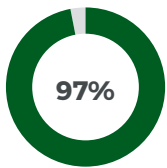

— MR. ELVIE CENITA,
DOST - SCIENCE RESEARCH
SPECIALIST II

EXHIBITORS' FEEDBACK

97% of Exhibitors meet the company's target market

98% of exhibitors rated the overall experience of PHILBEX Cebu 2025 as "Excellent"

97% of exhibitors rated the overall appearance of PHILBEX Cebu as "Excellent"

96% of exhibitors rated the overall company performance and participation as "Excellent"

100% excellent rating in the overall outcome of the expo