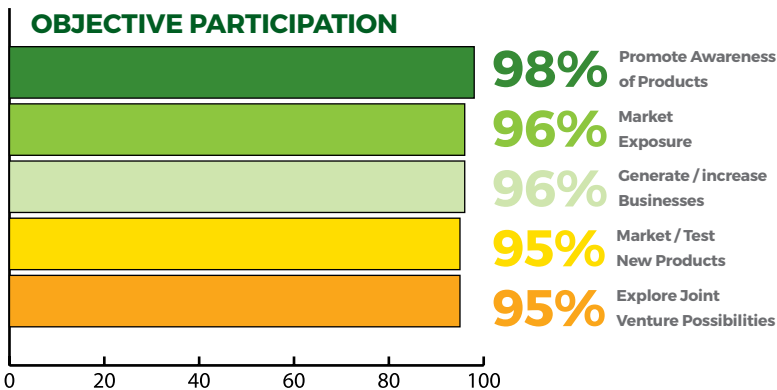

97% of exhibitors rated the overall appearance of PHILBEX Cebu as "Excellent"

96% of exhibitors rated the overall company performance and participation as "Excellent"

100% excellent rating in the overall outcome of the expo

98% excellent rating performance for the organizer of the event - Worldbex Services International

100% of the exhibitors will participate again in PHILBEX Cebu 2026

“These exhibitions are align to our vision of bringing the Cebu to the international competitiveness. Bringing world class people and world class businesses.”