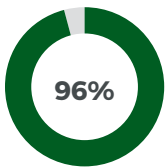

— MR. ELVIE CENITA,
DOST - SCIENCE RESEARCH
SPECIALIST II

EXHIBITORS' FEEDBACK

97% of Exhibitors meet the company's target market

98% of exhibitors rated the overall experience of PHILBEX Cebu 2025 as "Excellent"

97% of exhibitors rated the overall appearance of PHILBEX Cebu as "Excellent"

96% of exhibitors rated the overall company performance and participation as "Excellent"

100% excellent rating in the overall outcome of the expo